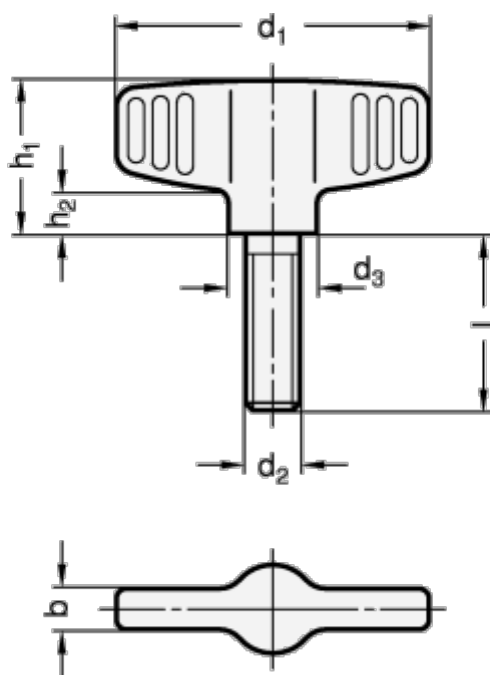

Article number: 201385120

Description: E+G Wing screw GN 835-58-M8-20-MT
Rustfast

Measures

$b = 7$

$d_1 = 58$

$d_2 = M8$

$d_3 = 16$

$h_1 = 27$

$h_2 = 7.0$

$l = 20$